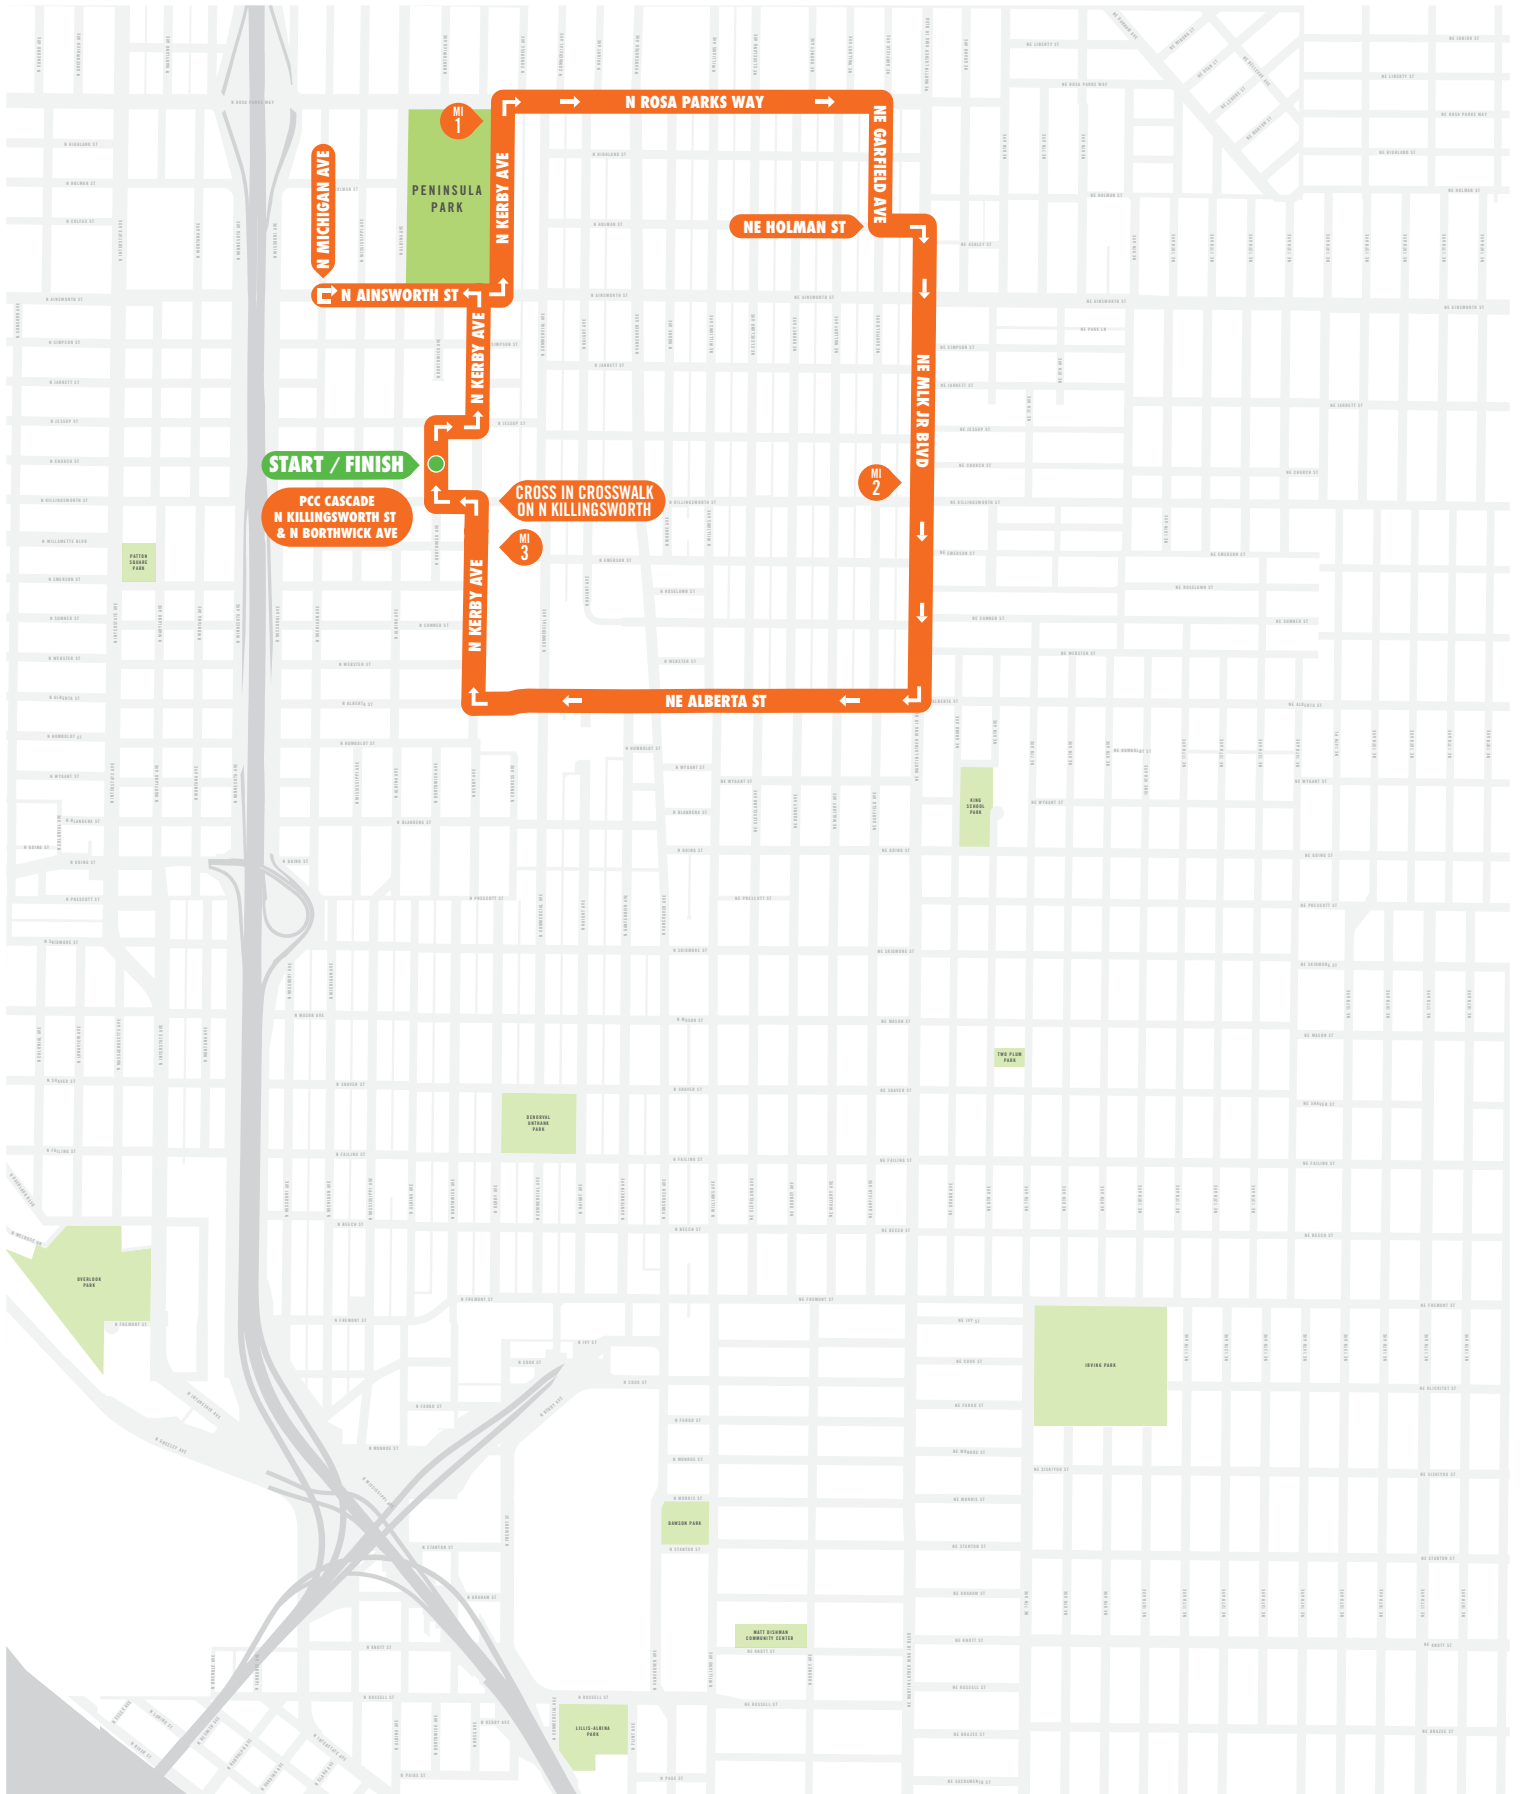

MLK DREAM RUN 5K

5K TURN BY TURN

- Start at PCC Cascade Campus (Borthwick & Killingsworth street), heading North
- Take a Right on campus thoroughfare by library, heading East
- Take a Left onto N Kerby Ave, heading North, to N Ainsworth St
- Take a Left onto N Ainsworth St, heading West, to N Michigan Ave (staying on the South side of sidewalk)
- Once you reach N Michigan Ave, turn around and double back on N Ainsworth, heading East. Turn around by crossing N Ainsworth from the South side of the street to the North side at the crosswalk
- Take N Ainsworth heading East to North Kerby Ave (where it meets the SW corner of Peninsula Park)
- Turn Left onto N Kerby Ave, heading North, to N Rosa Parks Way
- Turn Right onto N Rosa Parks Way, heading East (towards NE MLK Jr. Blvd)
- Turn Right onto Garfield (the street before NE MLK Jr. Blvd), heading South, to NE Holman St
- Turn Left on NE Holman St, heading East to NE MLK Jr. Blvd
- Turn Right on NE MLK Jr. Blvd, heading South to NE Alberta St.
- Take Right onto NE Alberta Street, heading West, to N Kerby Ave
- Take Right onto to N Kerby Ave heading North (toward PCC Cascade Campus)
- Cross in the crosswalk on Killingsworth then turn Left on the sidewalk on the North side of Killingsworth, heading West back to PCC Cascade Campus
- Turn Right on Borthwick and run through the finish line (where you started on PCC Cascade Campus)

CONGRATULATIONS! YOU FINISHED THE MLK DREAM RUN 5K!